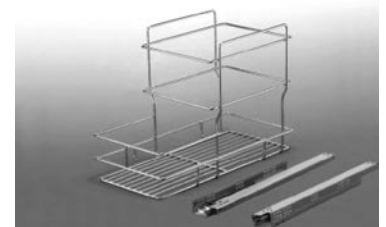

Single Waste Bin Pull-Out with Cover

WASTE BIN

Part No.	h x w x d (mm)	Color
FJ02-C	420 x 250 x 320	blue

FRAME WITH SLIDE

Part No.	h x w x d (mm)	Finish
FJ13-A	322 x 316 x 520	chrome

FRAME WITH CONCEALED SLIDE

Part No.	h x w x d (mm)	Finish
FJ13-C	322 x 316 x 520	chrome

DOOR BRACKETS (OPTIONAL)

Part No.	h x w x d (mm)	Finish
FJ10	279 x 25 x 30	chrome

SINGLE WASTE BIN PULL-OUT WITH COVER (Slide)

Part No.	Height	Width	Depth	Components	Finish	Cabinet W.
FJ132-A	439 mm	253 mm	490 mm	FJ13-A x 1, FJ02-C x 1	Chrome	300

SINGLE WASTE BIN PULL-OUT WITH COVER (Concealed Slide)

Part No.	Height	Width	Depth	Components	Finish	Cabinet W.
FJ132-C	439 mm	253 mm	490 mm	FJ13-C x 1, FJ02-C x 1	Chrome	300