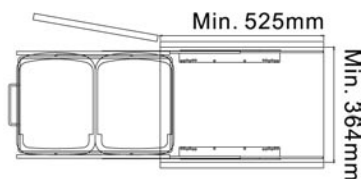

Single Waste Bin Pull-Out with Cover

WASTE BIN

Part No.	h x w x d (mm)	Color
FJ02-C	420 x 250 x 320	blue

FRAME WITH SLIDE

Part No.	h x w x d (mm)	Finish
FJ13-A	322 x 316 x 520	chrome

FRAME WITH CONCEALED SLIDE

Part No.	h x w x d (mm)	Finish
FJ13-C	322 x 316 x 520	chrome

DOOR BRACKETS (OPTIONAL)

Part No.	h x w x d (mm)	Finish
FJ10	279 x 25 x 30	chrome

SINGLE WASTE BIN PULL-OUT WITH COVER (Slide)

Part No.	Height	Width	Depth	Components	Finish	Cabinet W.
FJ132-A	439 mm	253 mm	490 mm	FJ13-A x 1, FJ02-C x 1	Chrome	300

SINGLE WASTE BIN PULL-OUT WITH COVER (Concealed Slide)

Part No.	Height	Width	Depth	Components	Finish	Cabinet W.
FJ132-C	439 mm	253 mm	490 mm	FJ13-C x 1, FJ02-C x 1	Chrome	300