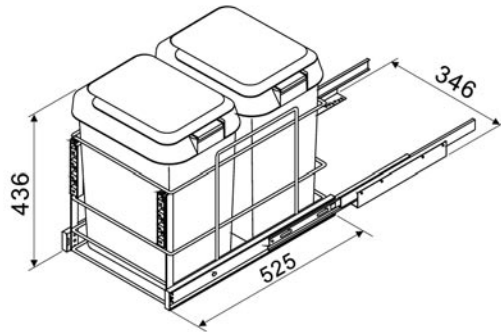

Single Waste Bin Pull-Out with Cover

WASTE BIN

Part No.	h x w x d (mm)	Color
FJ02-C	420 x 250 x 320	blue

FRAME WITH SLIDE

Part No.	h x w x d (mm)	Finish
FJ13-A	322 x 316 x 520	chrome

FRAME WITH CONCEALED SLIDE

Part No.	h x w x d (mm)	Finish
FJ13-C	322 x 316 x 520	chrome

DOOR BRACKETS (OPTIONAL)

Part No.	h x w x d (mm)	Finish
FJ10	279 x 25 x 30	chrome

SINGLE WASTE BIN PULL-OUT WITH COVER (Slide)

Part No.	Height	Width	Depth	Components	Finish	Cabinet W.
FJ132-A	439 mm	253 mm	490 mm	FJ13-A x 1, FJ02-C x 1	Chrome	300

SINGLE WASTE BIN PULL-OUT WITH COVER (Concealed Slide)

Part No.	Height	Width	Depth	Components	Finish	Cabinet W.
FJ132-C	439 mm	253 mm	490 mm	FJ13-C x 1, FJ02-C x 1	Chrome	300