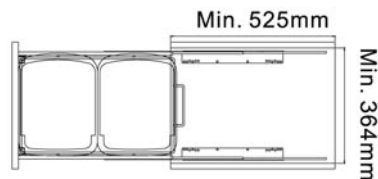

Single Waste Bin Pull-Out with Cover

WASTE BIN

Part No.	h x w x d (mm)	Color
FJ02-C	420 x 250 x 320	blue

FRAME WITH SLIDE

Part No.	h x w x d (mm)	Finish
FJ13-A	322 x 316 x 520	chrome

FRAME WITH CONCEALED SLIDE

Part No.	h x w x d (mm)	Finish
FJ13-C	322 x 316 x 520	chrome

DOOR BRACKETS (OPTIONAL)

Part No.	h x w x d (mm)	Finish
FJ10	279 x 25 x 30	chrome

SINGLE WASTE BIN PULL-OUT WITH COVER (Slide)

Part No.	Height	Width	Depth	Components	Finish	Cabinet W.
FJ132-A	439 mm	253 mm	490 mm	FJ13-A x 1, FJ02-C x 1	Chrome	300

SINGLE WASTE BIN PULL-OUT WITH COVER (Concealed Slide)

Part No.	Height	Width	Depth	Components	Finish	Cabinet W.
FJ132-C	439 mm	253 mm	490 mm	FJ13-C x 1, FJ02-C x 1	Chrome	300